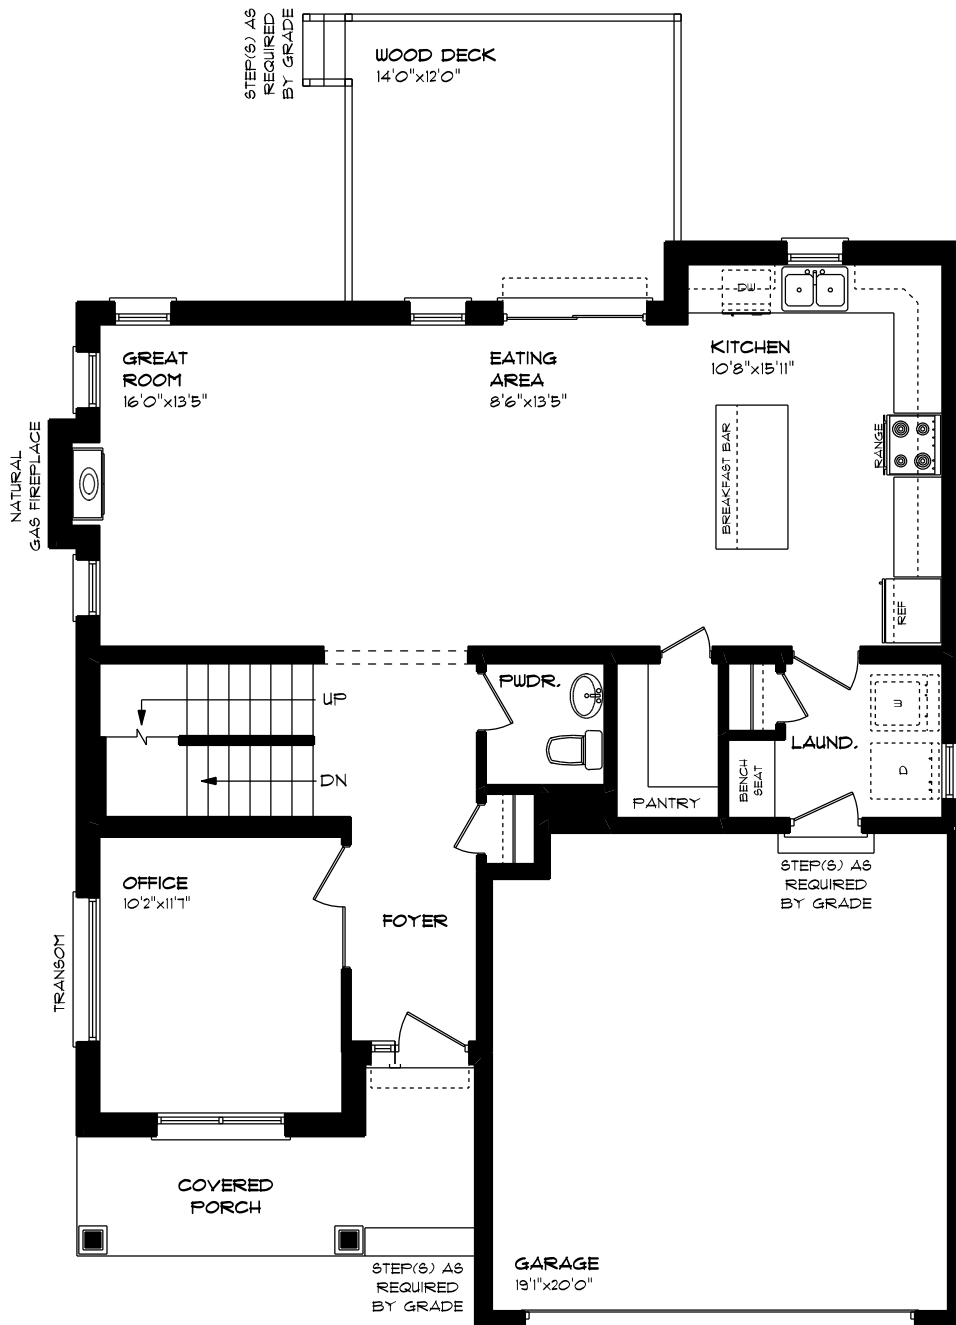

NEWPORT
INVENTORY HOME
NORTHCREST ESTATES PHASE 2
LOT 51 / HOUSE 49 KEBA CRESCENT
MAIN FLOOR - APPROX. 1,051 SQ. FT.

HAYHOE^{TM}
HOMES
CREATED OCT. 10, 2021
E.O.E.