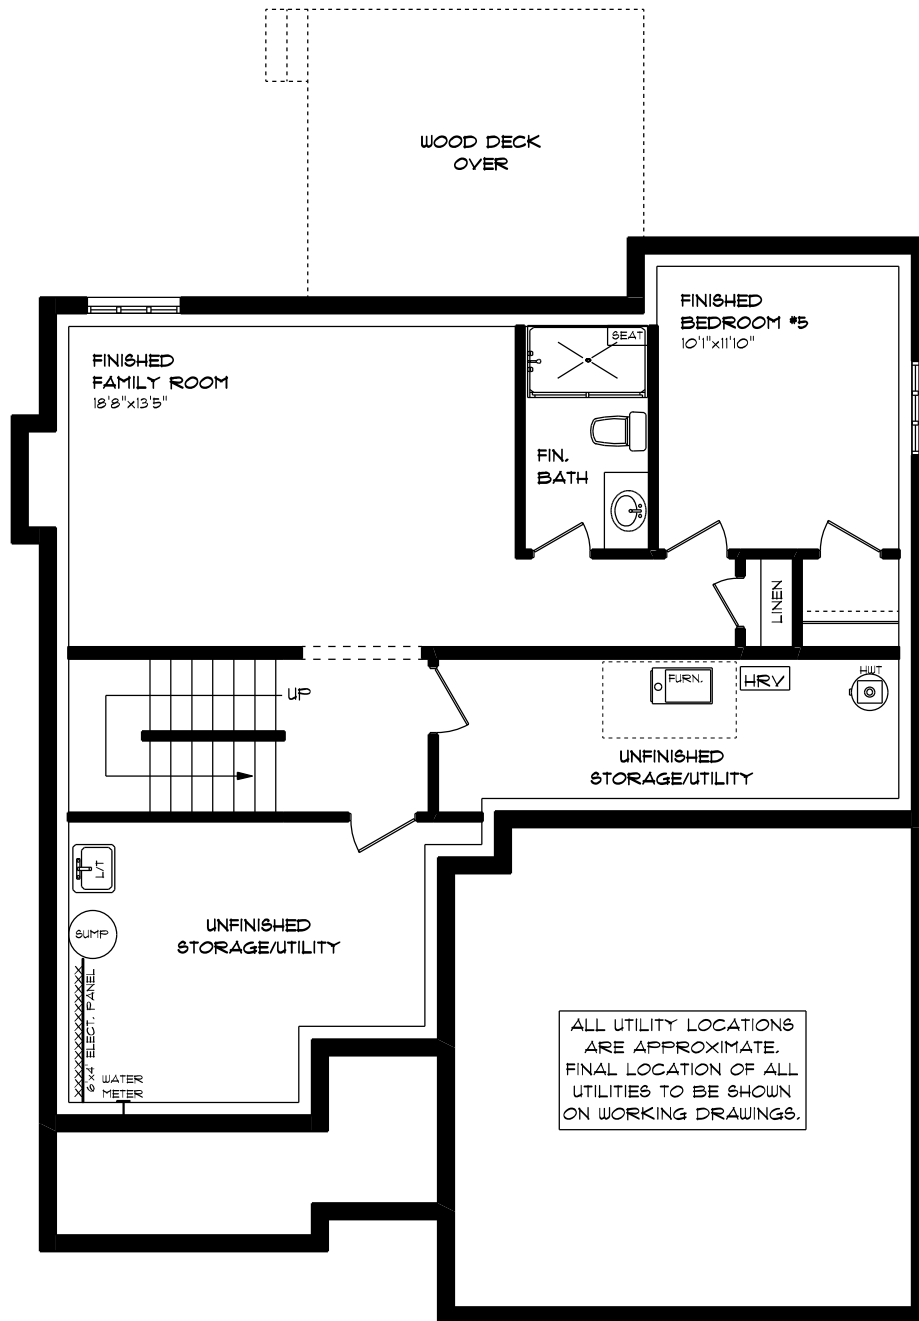

NEWPORT
INVENTORY HOME
NORTHCREST ESTATES PHASE 2
LOT 51 / HOUSE 49 KEBA CRESCENT
LOWER LEVEL - APPROX. 543 SQ. FT.

HAYHOE™
HOMES
CREATED OCT. 20, 2021
E40.E