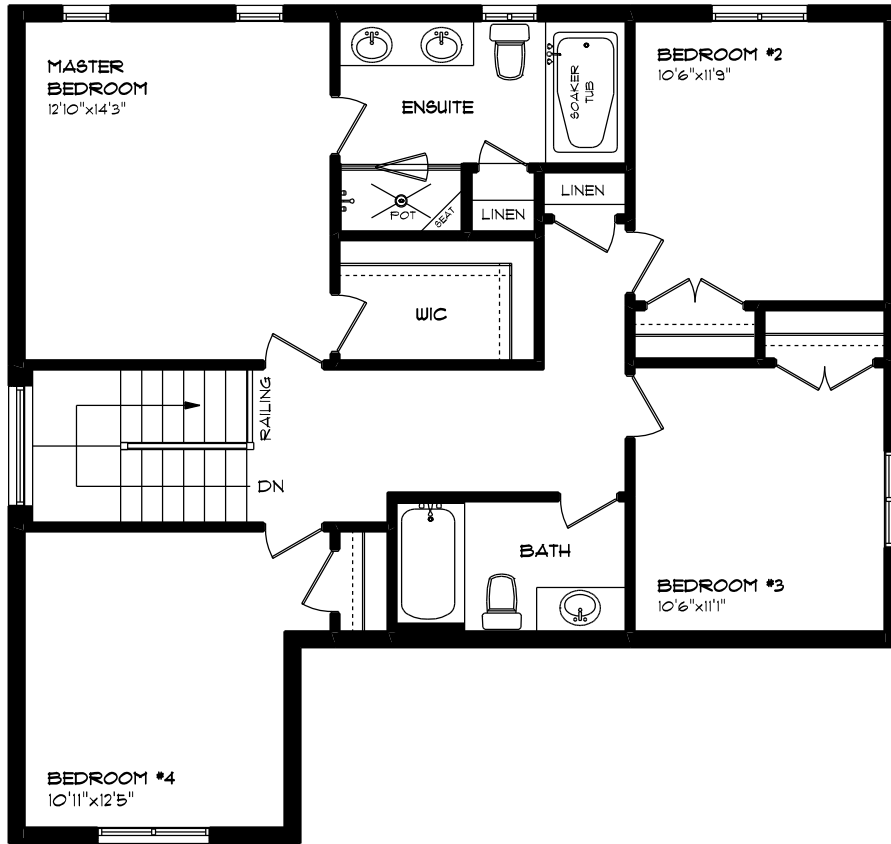

NEWPORT
INVENTORY HOME
NORTHCREST ESTATES PHASE 2
LOT 51 / HOUSE 49 KEBA CRESCENT
SECOND FLOOR - APPROX. 1,033 SQ. FT.

HAYHOE™
HOMES
CREATED OCT. 20, 2021
E40.E.