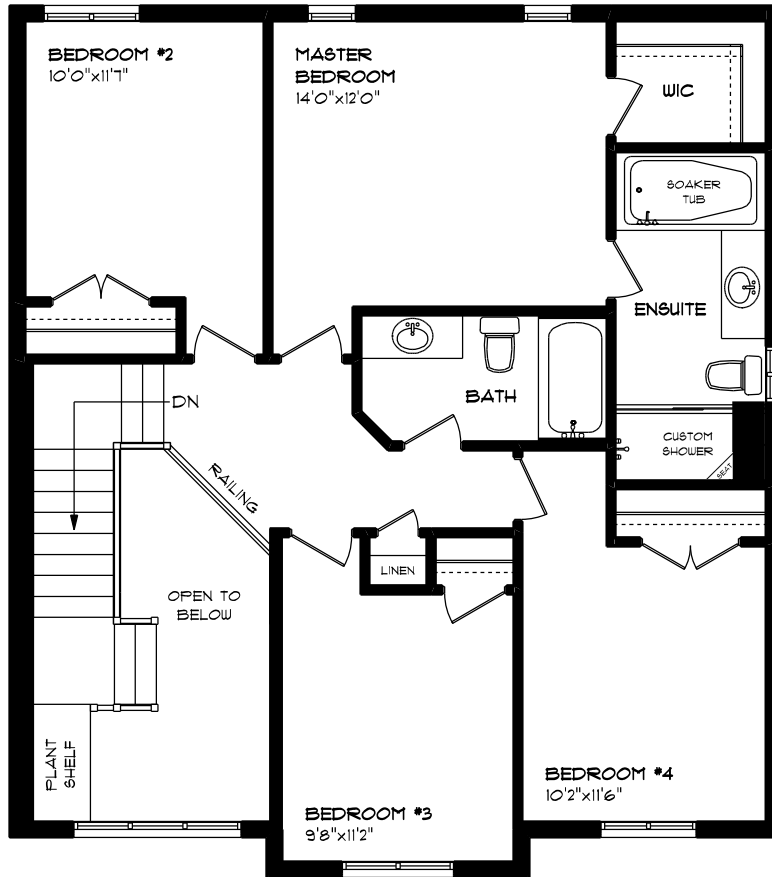

VERMONT
QUICK POSSESSION HOME
NORTHCREST ESTATES PHASE I
LOT 85 / HOUSE 11 COULTHARD CRESCENT
SECOND FLOOR PLAN - APPROX. 945 SQ. FT.

HAYHOE^{TM}
HOMES
CREATED JUN. 18, 2021
E40.E