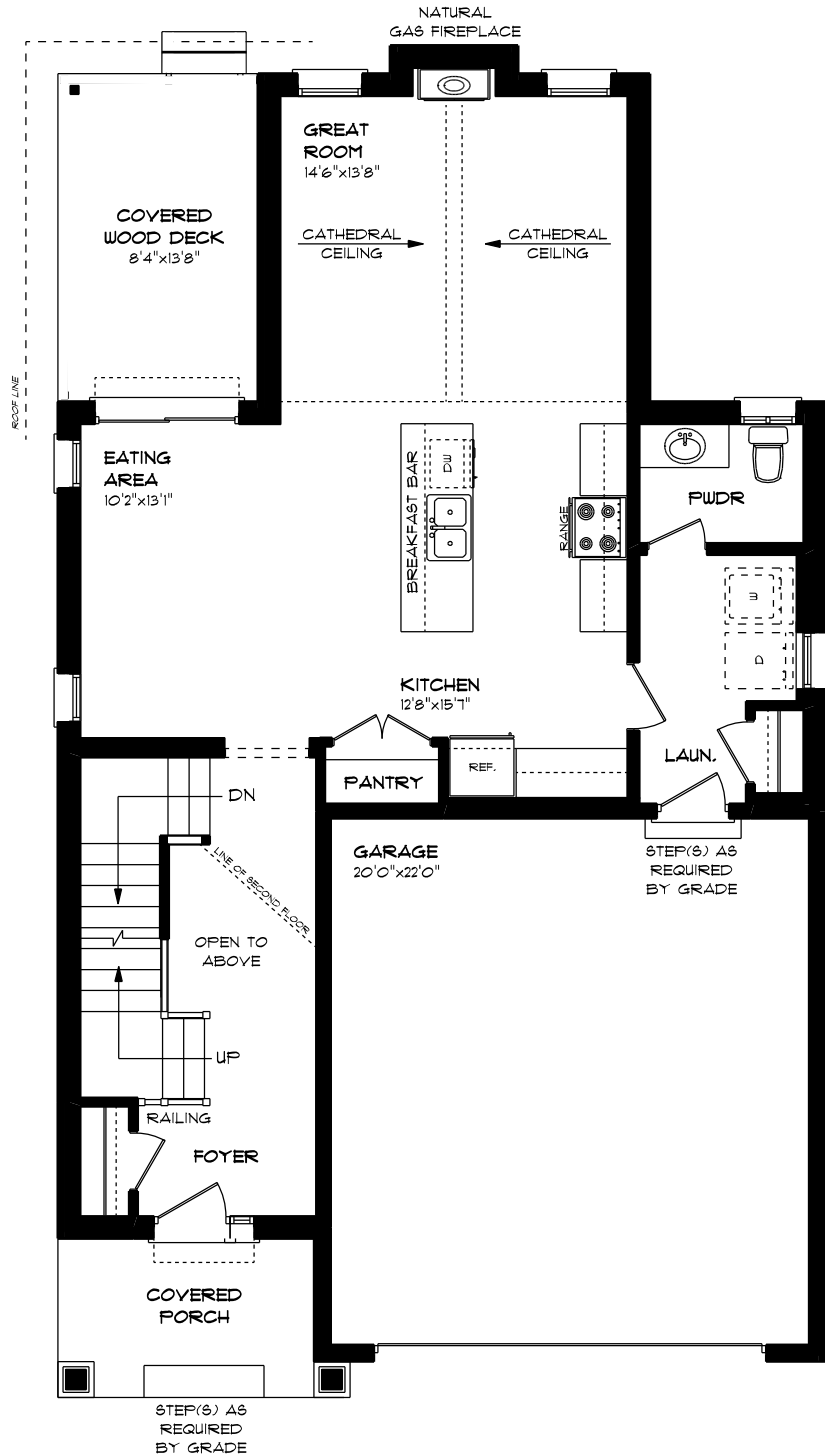

VERMONT
QUICK POSSESSION HOME
NORTHCREST ESTATES PHASE 1
LOT 85 / HOUSE 11 COULTHARD CRESCENT
MAIN FLOOR PLAN - APPROX. 982 SQ. FT.

HAYHOE™
— HOMES —
CREATED JUN. 18, 2021
E40.E