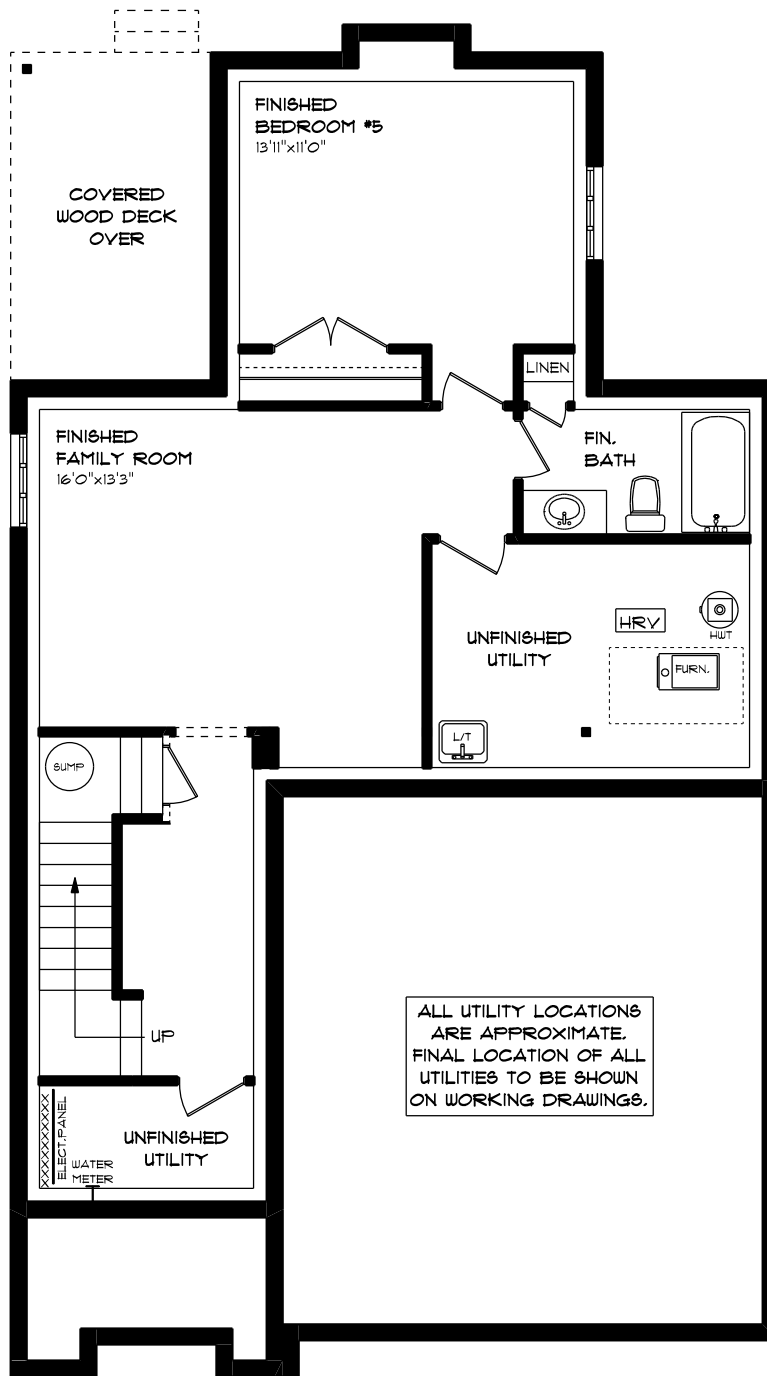

VERMONT
QUICK POSSESSION HOME
NORTHCREST ESTATES PHASE I
LOT 85 / HOUSE 11 COULTHARD CRESCENT
LOWER LEVEL PLAN - APPROX. 621 SQ. FT.

HAYHOE™
HOMES
CREATED JUN. 18, 2021
E40.E