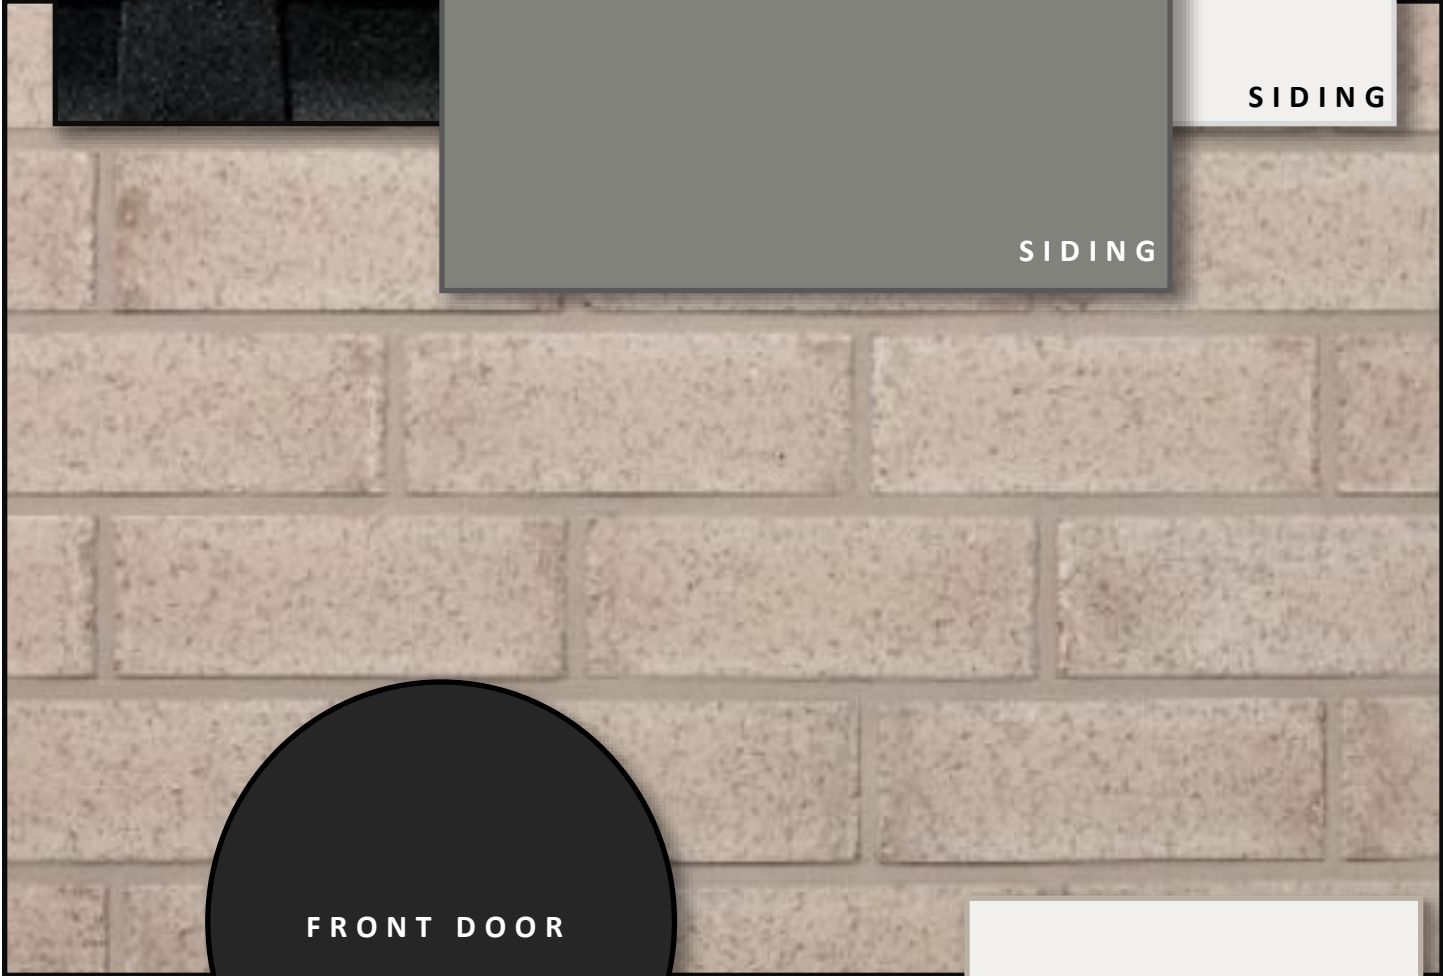

EXTERIOR FINISHES

SHINGLES

129 GRAYDON DR

SIDING

SIDING

BRICK

FRONT DOOR

ALUMINUM