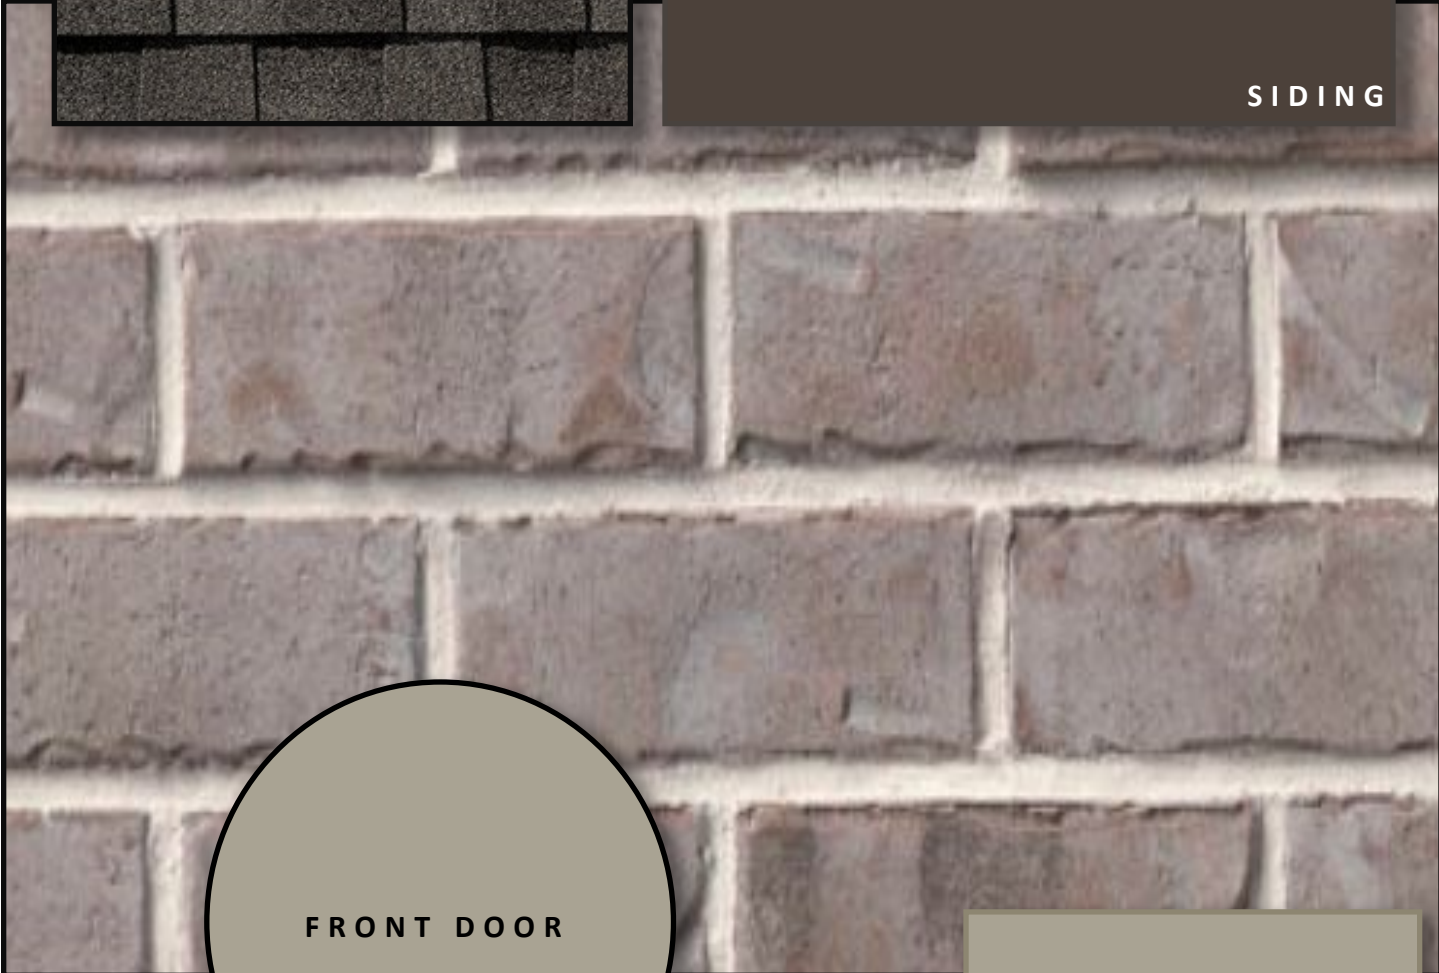

EXTERIOR FINISHES

SHINGLES

93 GRAYDON DR

SIDING

BRICK

FRONT DOOR

WINDOWS

GARAGE DOOR