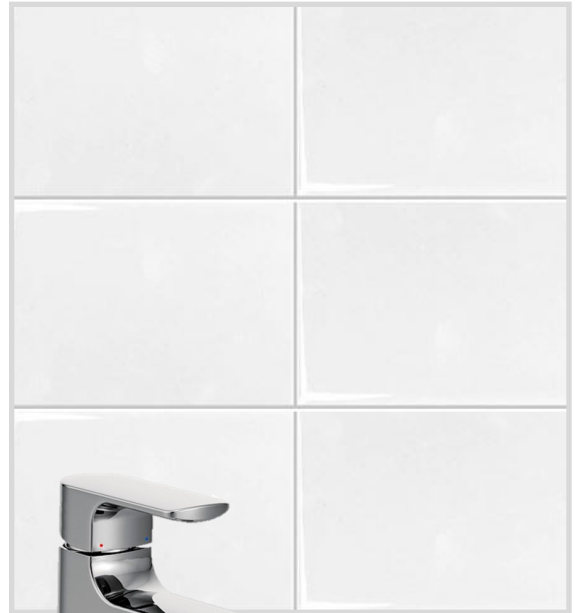

INTERIOR FINISHES

KITCHEN BACKSPLASH

95 GRAYDON DR

KITCHEN COUNTERTOPS

HARDWOOD

PAINT
COLOUR

KITCHEN
ISLAND

KITCHEN
CABINTRY

MAIN FLOOR TILE

HAYHOE™
HOMES

INTERIOR FINISHES

95 GRAYDON DR

INTERIOR DOOR STYLE

CARPET

ENSUITE SHOWER TILE

ENSUITE COUNTERTOPS

MAIN BATH COUNTERTOP

ENSUITE CABINETS

MAIN BATH CABINETS

MAIN BATH FLOOR TILE

ENSUITE FLOOR TILE

HAYHOE™
— HOMES —