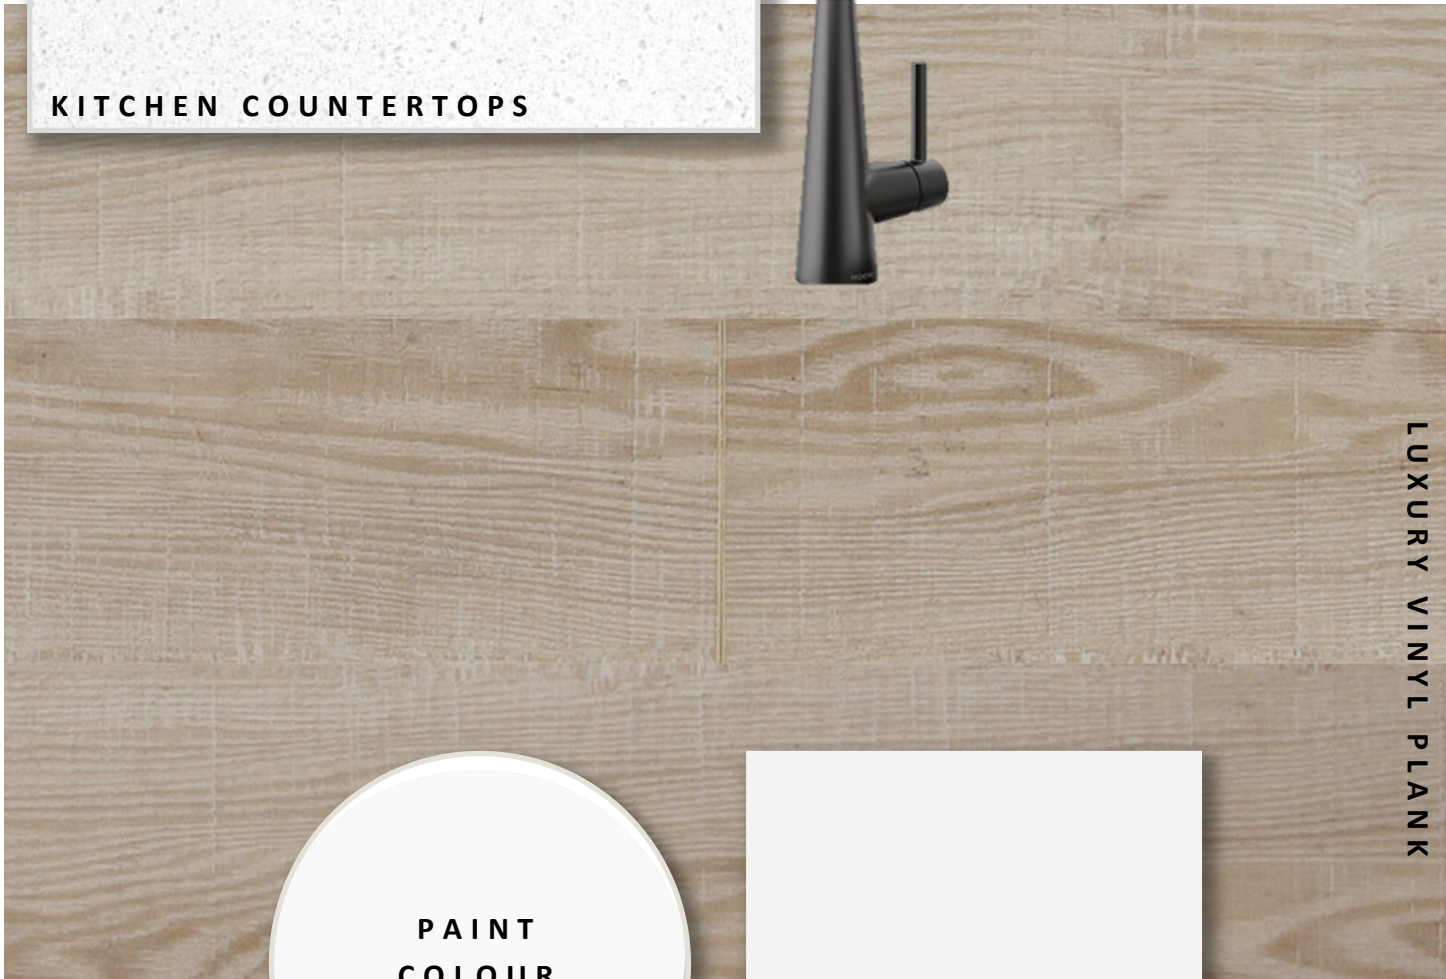

INTERIOR FINISHES

12 MARTIN ST

KITCHEN COUNTERTOPS

LUXURY VINYL PLANK

PAINT
COLOUR

KITCHEN
CABINTRY

ISLAND
PENDANTS

FOYER
FIXTURE