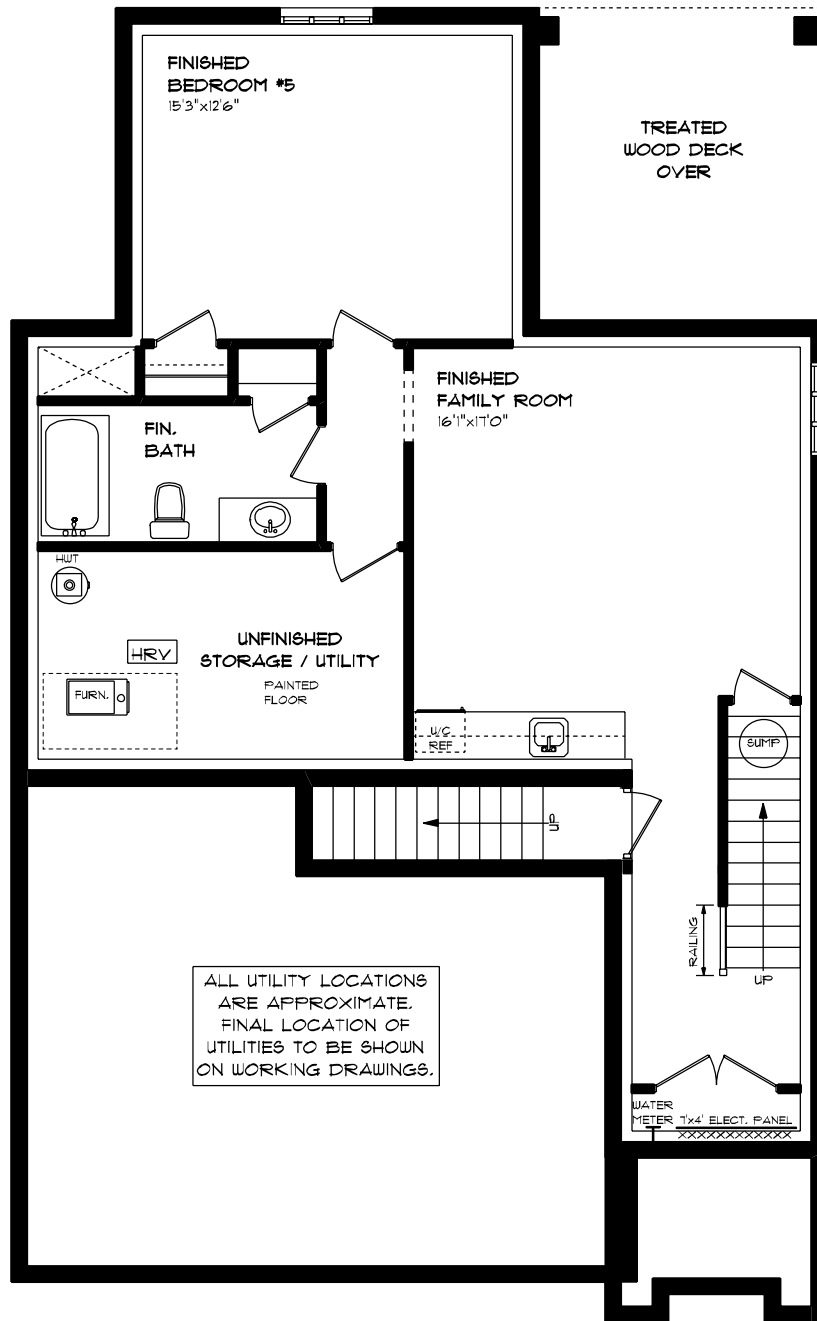

TURNBOCK

ORCHARD PARK MEADOWS PRESENTATION CENTRE
LOT #62 / HOUSE #260 RENAISSANCE DR., PH. 1
ST. THOMAS, ONTARIO
LOWER LEVEL

APPROXIMATE FIN. AREA = 115 SQ. FT.

HAYHOE^{TM}
HOMES
CREATED: JUNE 5, 2023
E. & O.E.