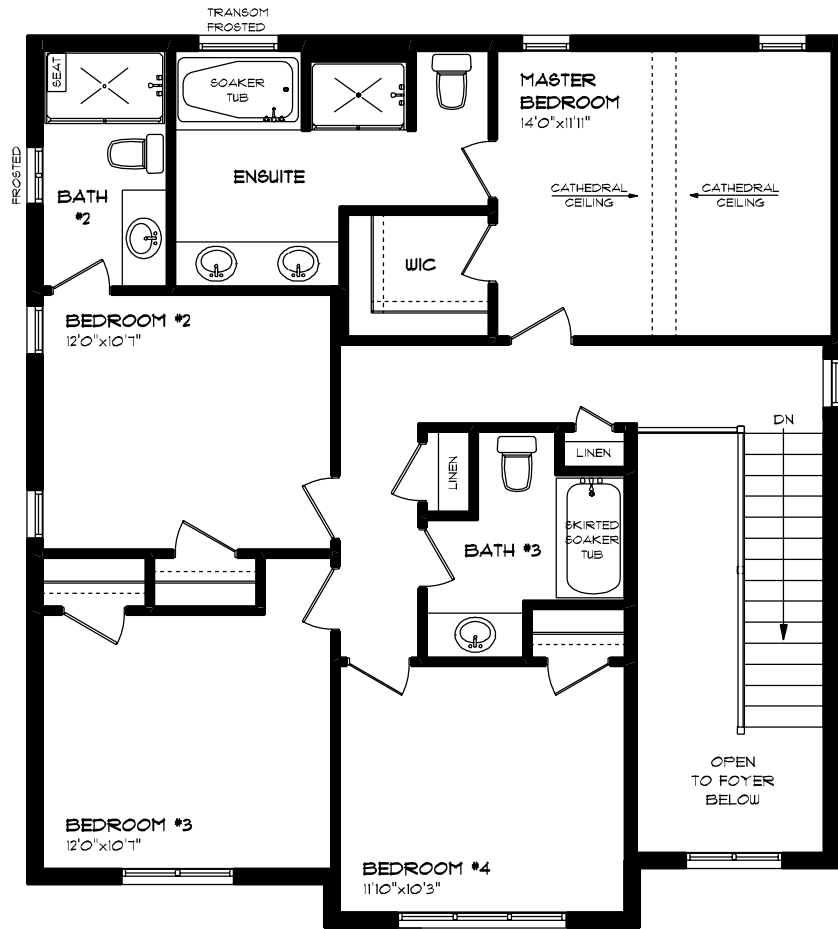

TURNBOCK

ORCHARD PARK MEADOWS PRESENTATION CENTRE
LOT #62 / HOUSE #260 RENAISSANCE DR., PH. 1
ST. THOMAS, ONTARIO
SECOND FLOOR

APPROXIMATE FIN. AREA = 1,068 SQ. FT.

This plan is the property of Hayhoe Homes and any reproduction of this plan, its concepts or ideas, is strictly prohibited. Plans and specifications are approximate and are subject to change without notice. Finished area and room dimensions will change depending on front elevation selection. E.O.E. Copyright 2023.

HAYHOE™
—HOMES—
CREATED: JUNE 5, 2023
E. & O.E.