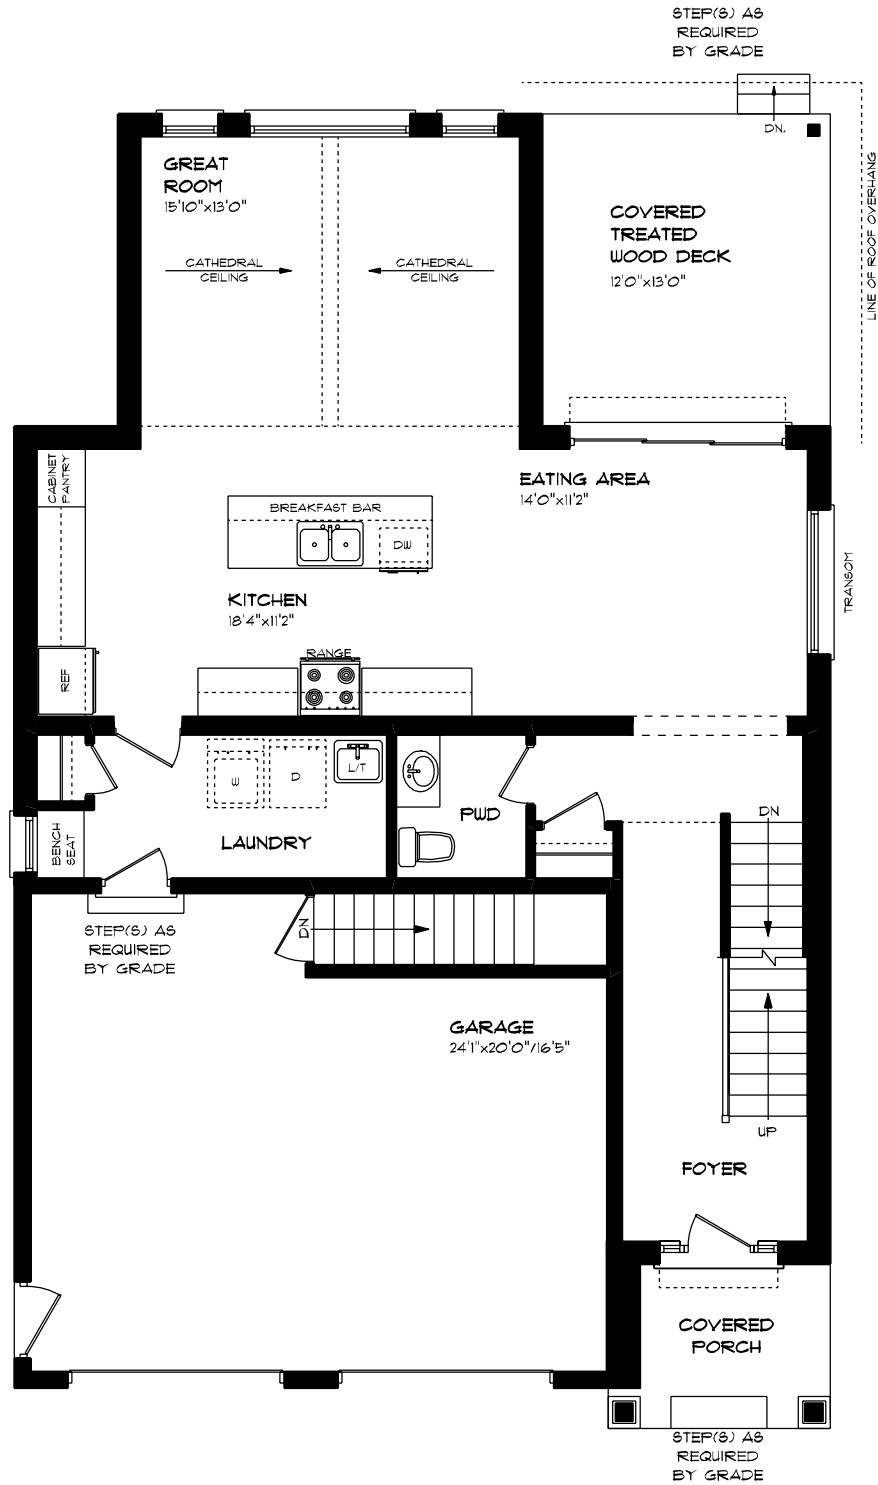

TURNBOCK

ORCHARD PARK MEADOWS PRESENTATION CENTRE
LOT #62 / HOUSE #260 RENAISSANCE DR., PH. 1
ST. THOMAS, ONTARIO
MAIN FLOOR

APPROXIMATE FIN. AREA = 1,035 SQ. FT.

HAYHOE^{TM}
HOMES^{TM}
CREATED: JUNE 5, 2023
E. & O.E.