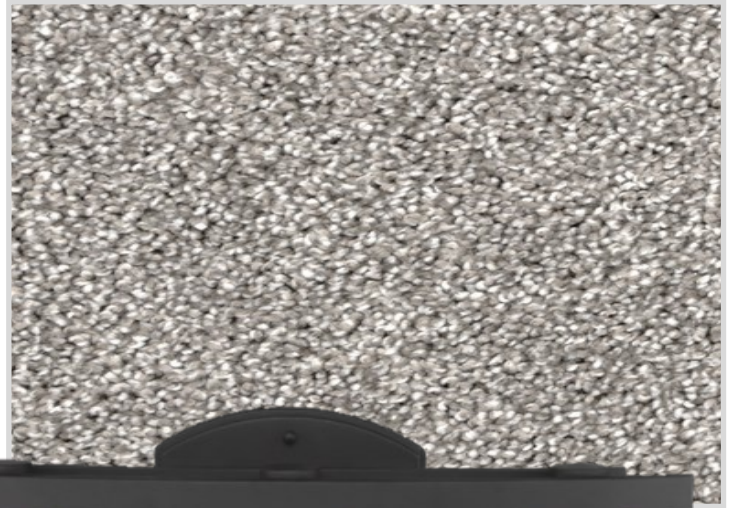

INTERIOR FINISHES

257 RENAISSANCE DR

INTERIOR DOOR STYLE

CARPET

BATHROOM
COUNTERTOP

BATHROOM
CABINETS

LUXURY VINYL PLANK

PRICE, PRODUCTS, COLOURS & FEATURES ARE SUBJECT TO CHANGE WITHOUT NOTICE.
COLOURS SHOWN MAY VARY FROM INSTALLED MATERIALS. E & O.E

CREATED SEPT 9, 2022