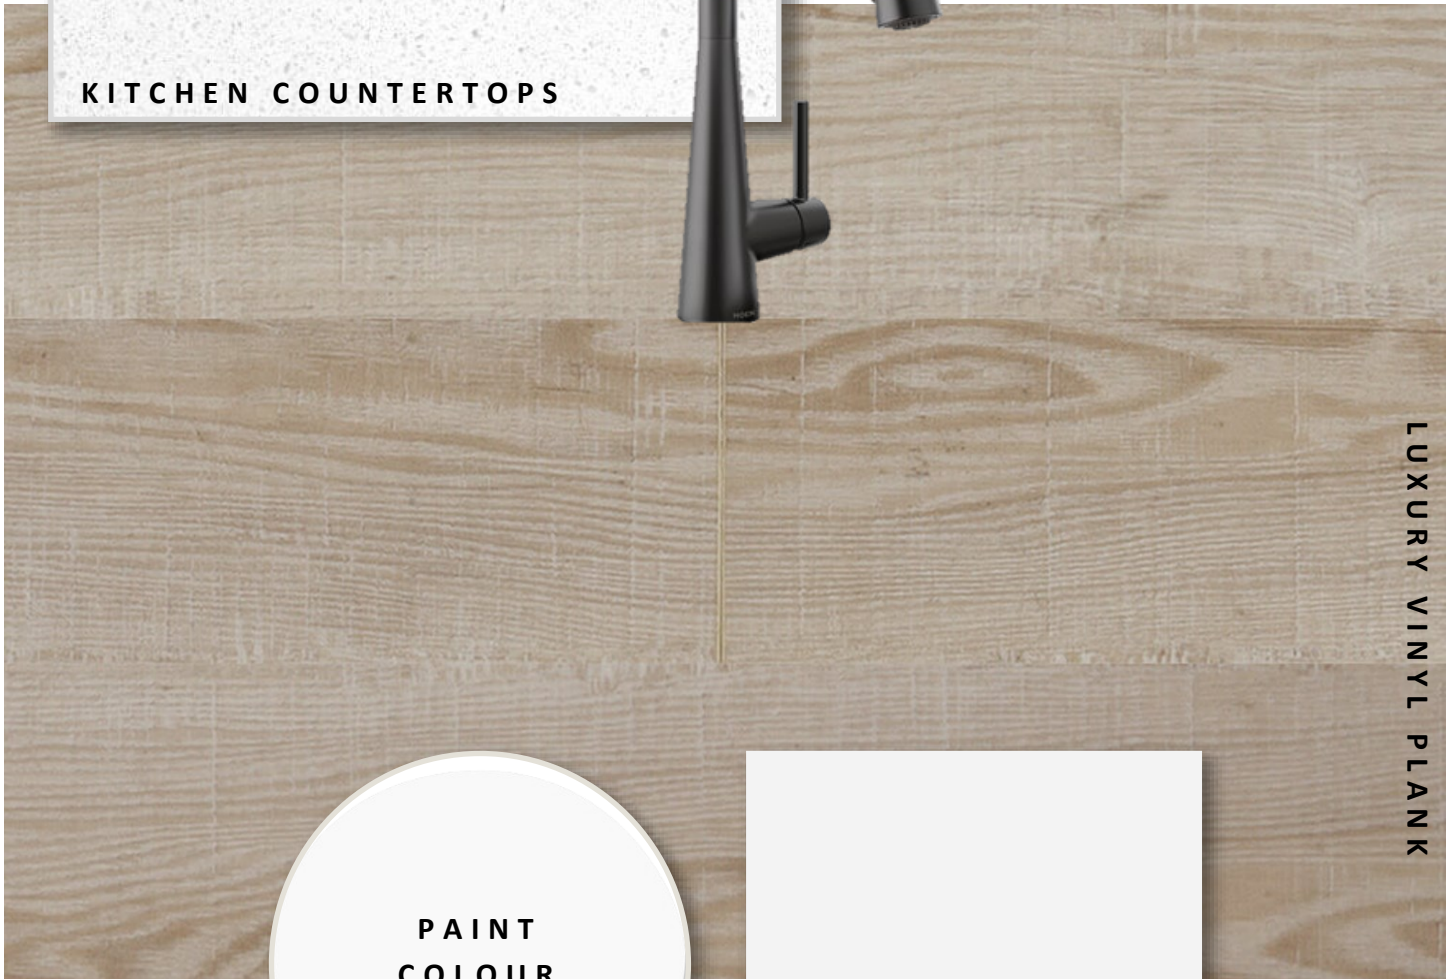

INTERIOR FINISHES

257 RENAISSANCE DR

KITCHEN COUNTERTOPS

LUXURY VINYL PLANK

PAINT
COLOUR

KITCHEN
CABINTRY

ISLAND
PENDANTS

FOYER
FIXTURE