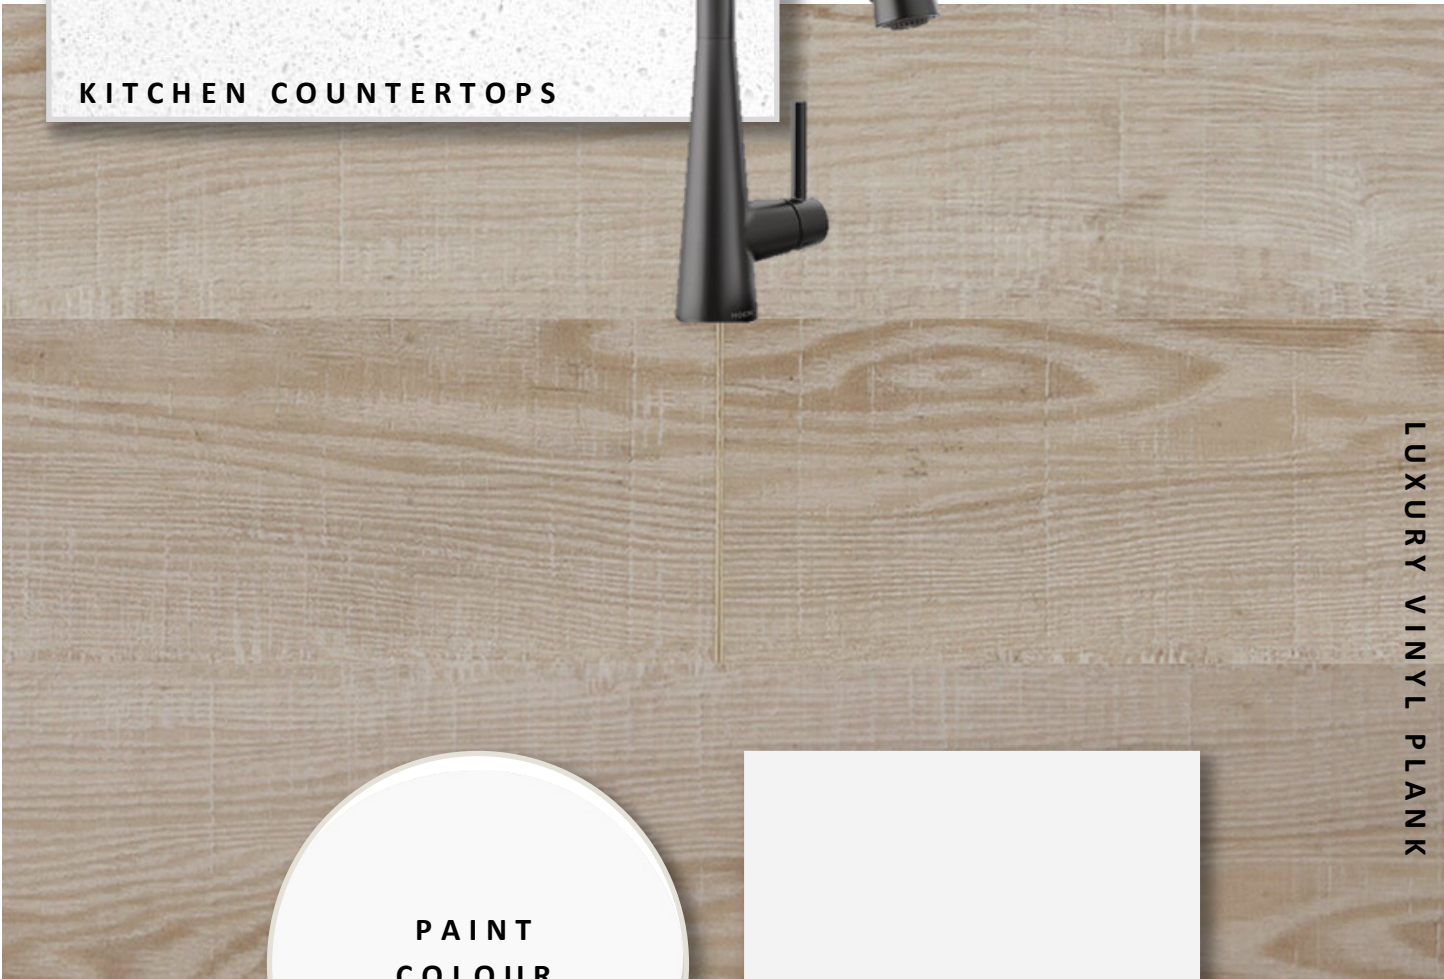

# INTERIOR FINISHES

## 4 EVYLEAN COURT

KITCHEN COUNTERTOPS

LUXURY VINYL PLANK

PAINT COLOUR

KITCHEN CABINETS

ISLAND PENDANTS

FOYER FIXTURE